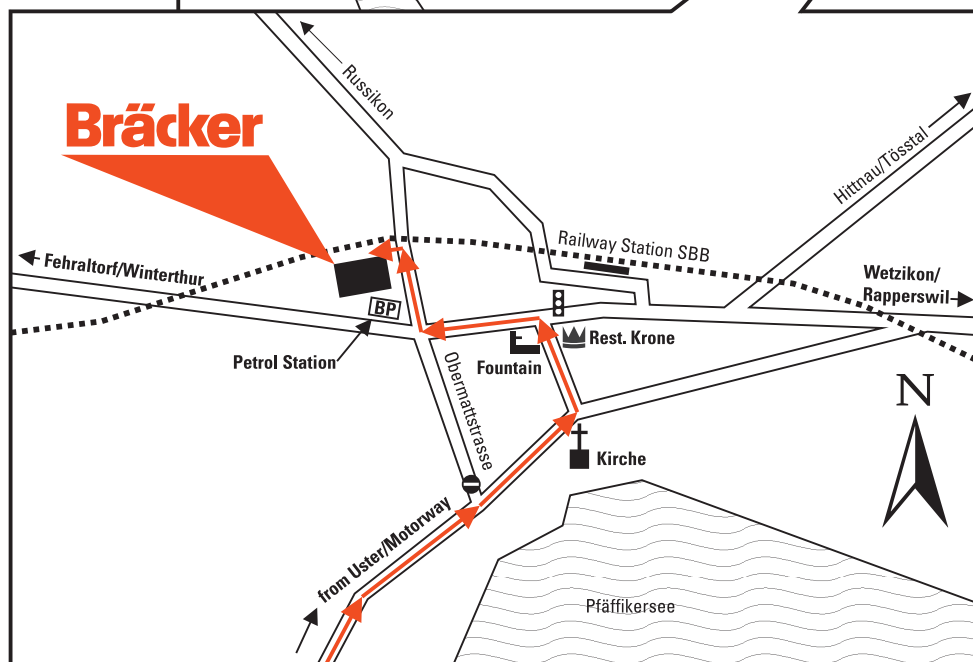

Way to **Bräcker**

Bräcker AG
 Obermattstrasse 65
 CH-8330 Pfäffikon-Zürich

Telephone +41 44 953 14 14
 Telefax +41 44 953 14 90
 E-mail: mail@bracker.ch

By Car
 Navigation system: enter Pfäffikon-Zürich, Obermattstrasse 65, Länge = 8° 46' 44" Ost Breite = 47° 22' 13" Nord

From Zurich airport (25 minutes):

- at airport direction «alle Richtungen», then follow
- Basel, St. Gallen, Zürich E60, 1, 51 keep left lane
- Zürich-City E41, E60, 1, 4
- Rapperswil, Uster, 53
- Exit 6, Uster-Nord, Pfäffikon
- in Pfäffikon red light with fountain, turn left
- before BP gas station, turn right

From Winterthur (25 minutes):

- direction Zürich
- exit 67, Effretikon
- in Pfäffikon after BP gas station, turn left

By train
 Ask at information desk for train S3, Zürich-Wetzikon station Pfäffikon-Zürich

Situation Pfäffikon ZH