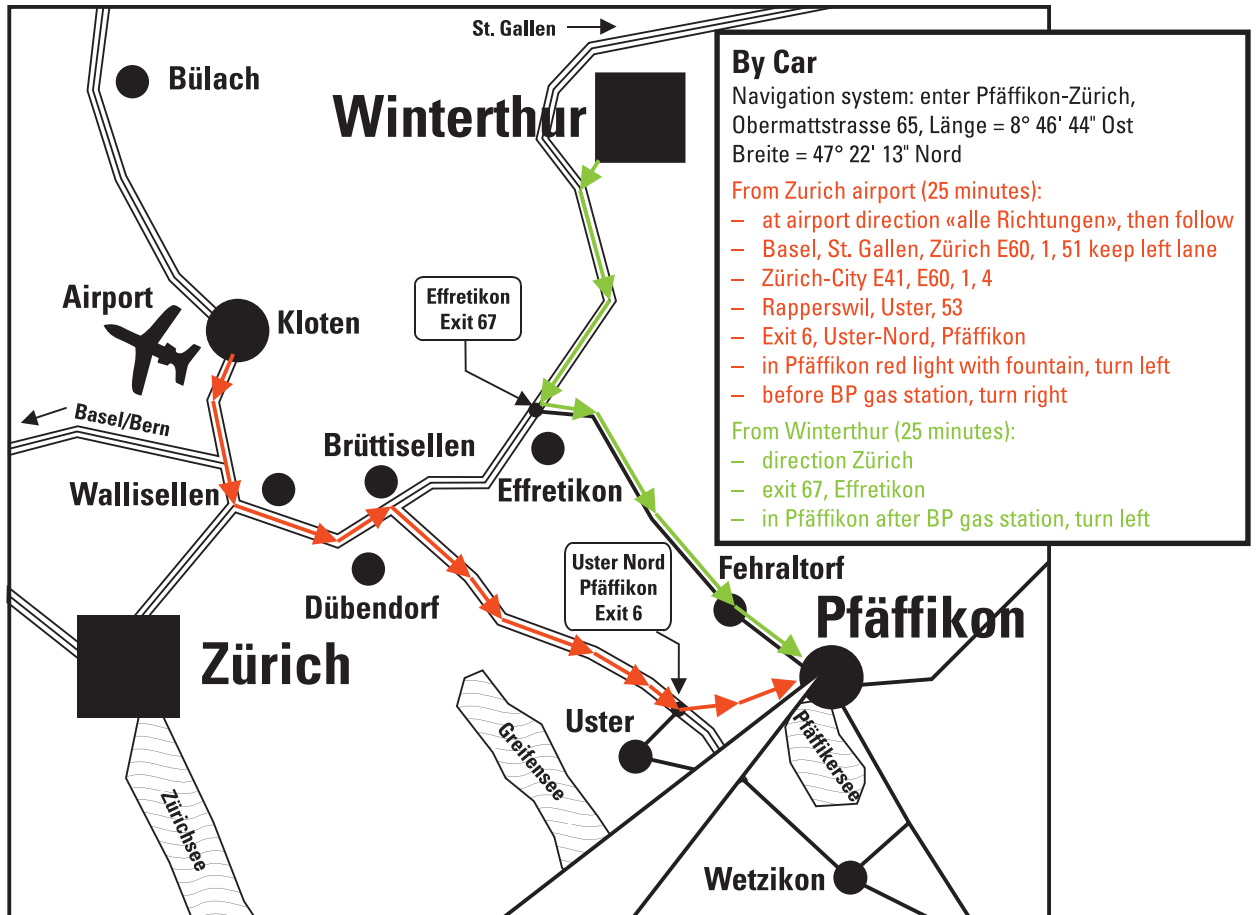

Way to **Bräcker**

Bräcker AG
 Obermattstrasse 65
 CH-8330 Pfäffikon-Zürich

Telephone +41 44 953 14 14
 Telefax +41 44 953 14 90
 E-mail: mail@bracker.ch

By Car
 Navigation system: enter Pfäffikon-Zürich, Obermattstrasse 65, Länge = 8° 46' 44" Ost Breite = 47° 22' 13" Nord

From Zurich airport (25 minutes):

- at airport direction «alle Richtungen», then follow
- Basel, St. Gallen, Zürich E60, 1, 51 keep left lane
- Zürich-City E41, E60, 1, 4
- Rapperswil, Uster, 53
- Exit 6, Uster-Nord, Pfäffikon
- in Pfäffikon red light with fountain, turn left
- before BP gas station, turn right

From Winterthur (25 minutes):

- direction Zürich
- exit 67, Effretikon
- in Pfäffikon after BP gas station, turn left

By train
 Ask at information desk for train S3, Zürich-Wetzikon station Pfäffikon-Zürich

Situation Pfäffikon ZH